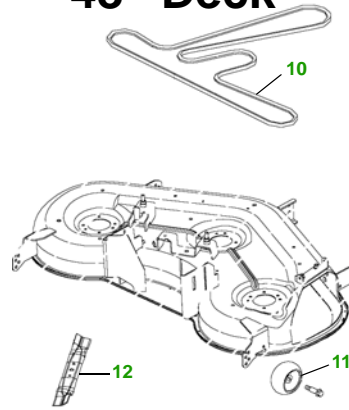

MAINTENANCE REMINDER SHEET

LA165 with 48" Deck

Tractor

Tractor S/N

48" Deck

Deck S/N

Key	Part No.	Description
1	AM125424	OIL FILTER
	GY20577	OIL FILTER (PACKAGE)
2	AM116304	FUEL FILTER - IN-LINE
	GY20709	FUEL FILTER (PACKAGE)
3	MIU11515	A/C CARTRIDGE
	MIU11517	PRE-CLEANER
	GY21057	AIR FILTER (PACKAGE)
4	GY20680	KEY (PACKAGE)
	GY20074	IGNITION SWITCH
5	TY25878	BATTERY

Key	Part No.	Description
6	GX20006	BELT - TRACTION DRIVE
7	M78543	SPARK PLUG
8	AD2062R	HEADLIGHT BULB
9	GX22166	FUEL CAP
10	GX21833	BELT (PACKAGE)
11	GX10168	GAGE WHEEL
12	GX21784	BLADE - STANDARD
	GY20852	BLADE - (PKG) (PACKAGED QTY - 3 BLADES)
	GX21785	BLADE - BAGGING
	GX21786	BLADE - HI PERF MULCHING

Qty	Part No	Item
1	AM130907	Mower Deck Leveling Gauge
1	TY26183	Grease Gun

FOR ON-LINE PARTS ASSISTANCE:

www.JDParts.Deere.com

- VIEW [John Deere Parts Catalog](#) to look-up part numbers
- ORDER parts on-line from your [John Deere Dealer](#)
- SEARCH for parts for [YOUR specific model](#)
- SEARCH for parts by [Partial Part Number](#)